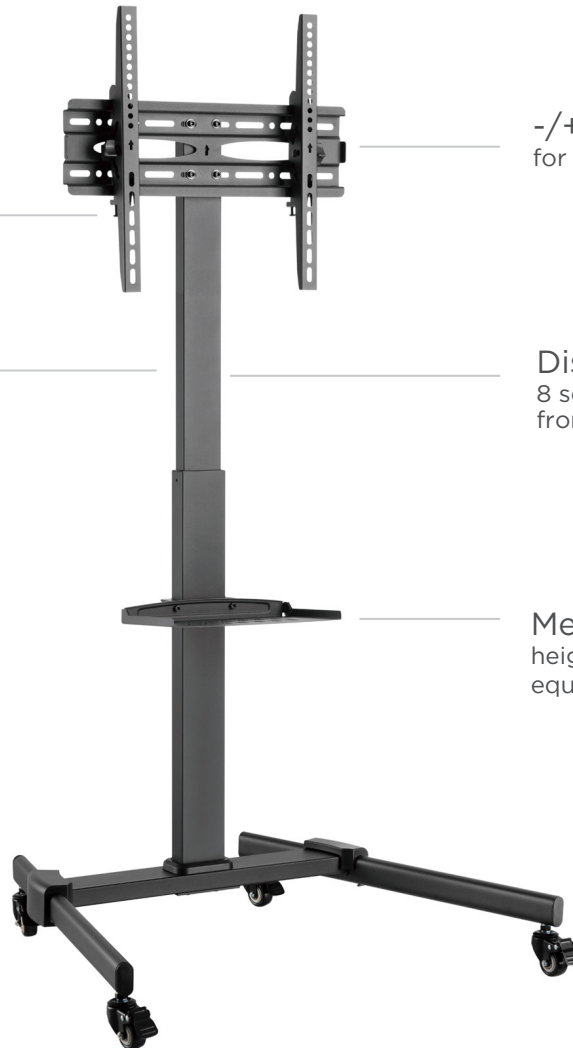

# AD-TVC-20

Mobile cart for lightweight displays

**Perfect for lightweight screens** up to 20kg, this mobile solution is ideal for web conferencing, presentations, and broadcasting applications. Delivered flat-packed in a single compact box, it's effortless to transport.

## Floor mounting solutions

up to  
400 x 400

55"

20kg

Universal VESA  
supports various display  
mounting hole patterns

-/+5° tilt  
for optimal viewing angle

Neat cable management  
with multiple cable exit  
points

Display height  
8 settings ranging  
from 1160 to 1510mm

Lockable castors  
50mm in diameter

Media shelf  
height adjustable, for media  
equipment, laptop or mini PC

**5 year warranty**

### Ordering AD-TVC-20

**Code**  
AD-TVC-20

**Colour**  
Black

**Description**  
Mobile cart for lightweight displays

**Shipping weight:** 30.4kg

**Material:** Steel

**Warranty:** 5 years

Atdec Uncover™ is where our infinite mounting possibilities become your specific mounting solutions.