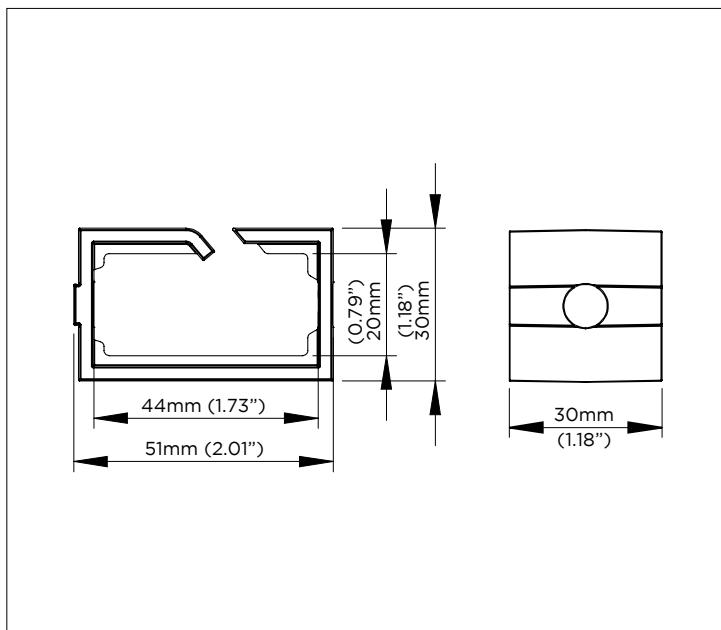

Cable Clips

COMPONENT CHECKLIST

Item	Name	QTY
A	Cable Clip	3
B	M8 x 10mm Hex Screw	3
C	M8 Sliding Nut	3

REQUIRED TOOLS FOR INSTALLATION

PRODUCT DIMENSIONS

INSTALLATION INSTRUCTION