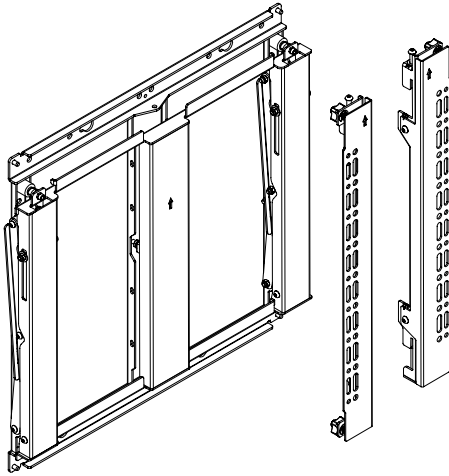

Pop-Out Slim Video Wall Mount

SPECIFICATION

Recommended screen size

Landscape 42" - 70"
Portrait 46" - 70"

Maximum load

50kg (110lbs)

VESA® compatibility

(as standard)
200 x 100 to 400 x 400

VESA® compatibility

(with included adaptors)
up to 600 x 400*

Flat to wall depth

(with micro-adjustment)
55.6 (2.19") to 70.6mm (2.78")*

Popped out depth

(with micro-adjustment)
227.6 (8.96") to 242.6mm (9.55")*

Colour

Black

* Total depth increased to 61.6mm - 76.6mm when using VESA 600 x 400 adaptors

** Total depth increased to 233.6mm - 248.6mm when using VESA 600 x 400 adaptors