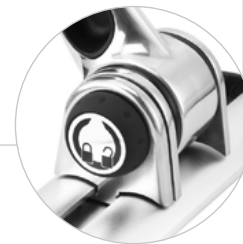

# AF-AT-W

Single Monitor Wall Mount

The AF-AT-W is the ideal ergonomic and space-saving monitor wall mount for corporate offices, educational and hospital institutions. The sleek polished arm ensures supple, effortless, and long-life operation. Ideal for small to medium size monitors.

## Viewing angle

control via generous tilt and pan. Landscape to portrait rotation

## Engineered

bearing joints for smooth movement

## Focal distance

control via 3 points of articulation