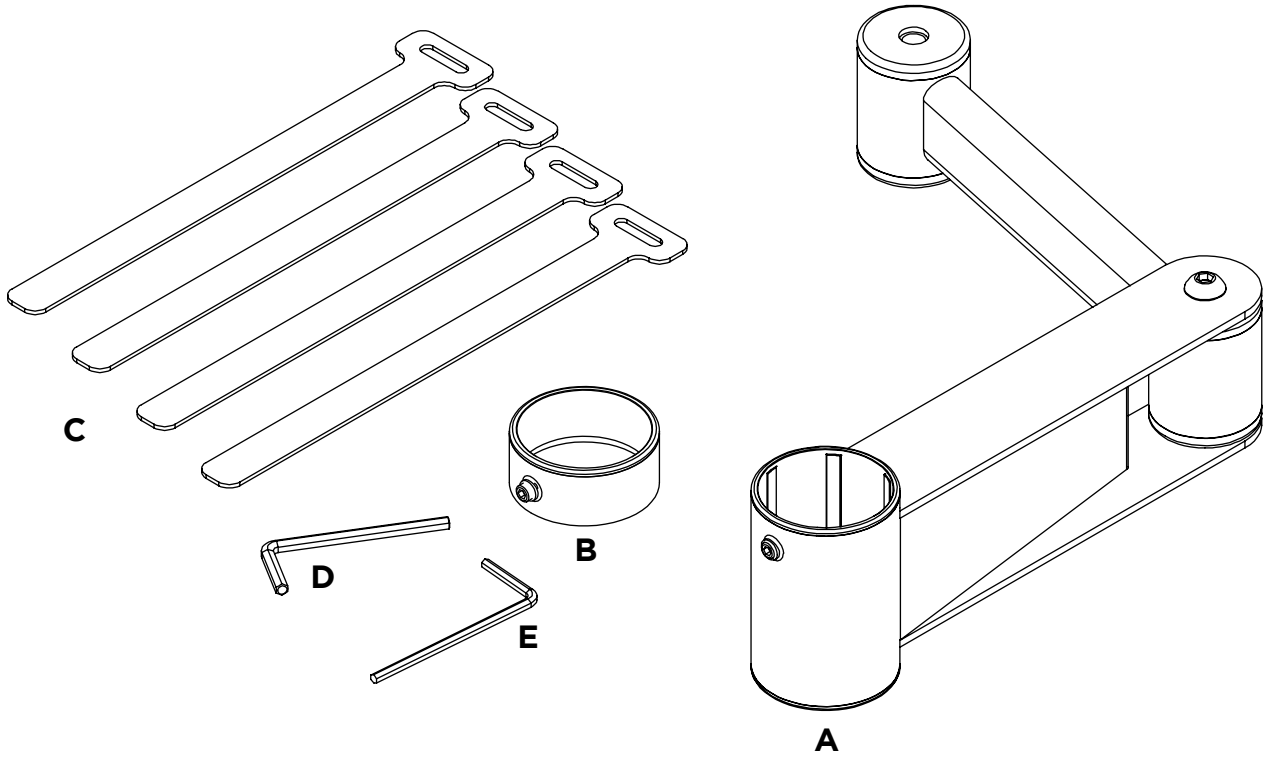

### POS Articulating Arm 360P

#### COMPONENT CHECKLIST

Item	Name	QTY
A	Articulating Arm with Pin Fixing	1
B	Fixing Ring	1
C	Hook and Loop Strips	4
D	5mm Allen Key for Arm Joint	1
E	3mm Allen Key for Fixing Ring	1