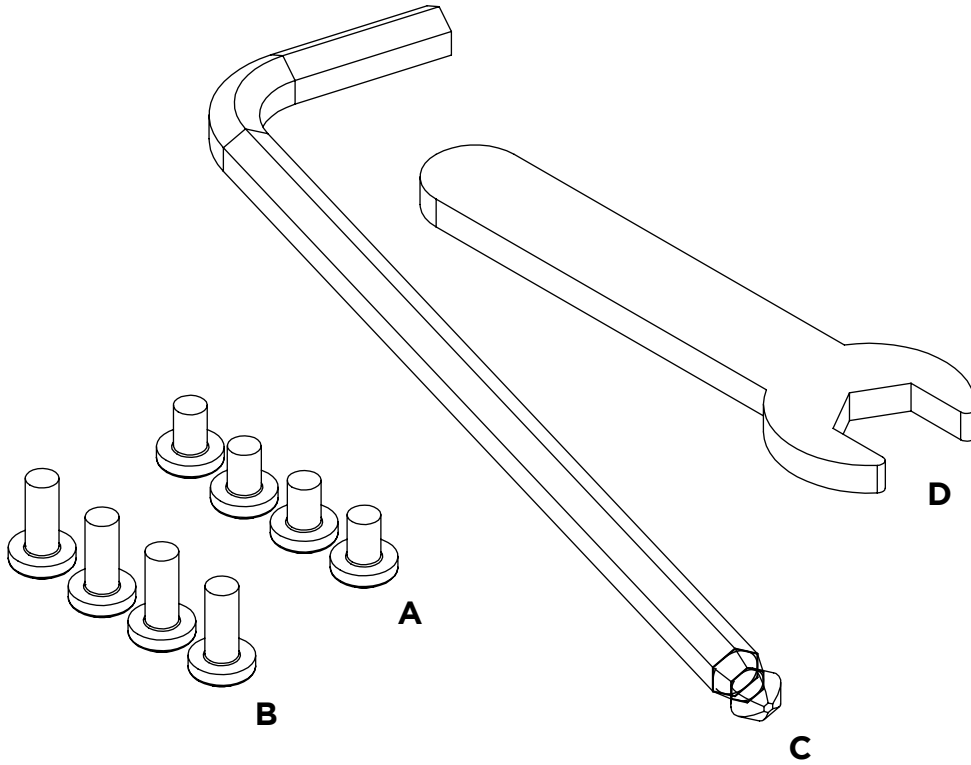

# POS VESA Hardware Bit Bag

## COMPONENT CHECKLIST

Item	Name	QTY
A	M4 x 6mm Mounting Screw	4
B	M4 x 10mm Mounting Screw	4
C	6mm Allen Key for Tilt Tightening	1
D	M8 Spanner for Tilt Tightening	1