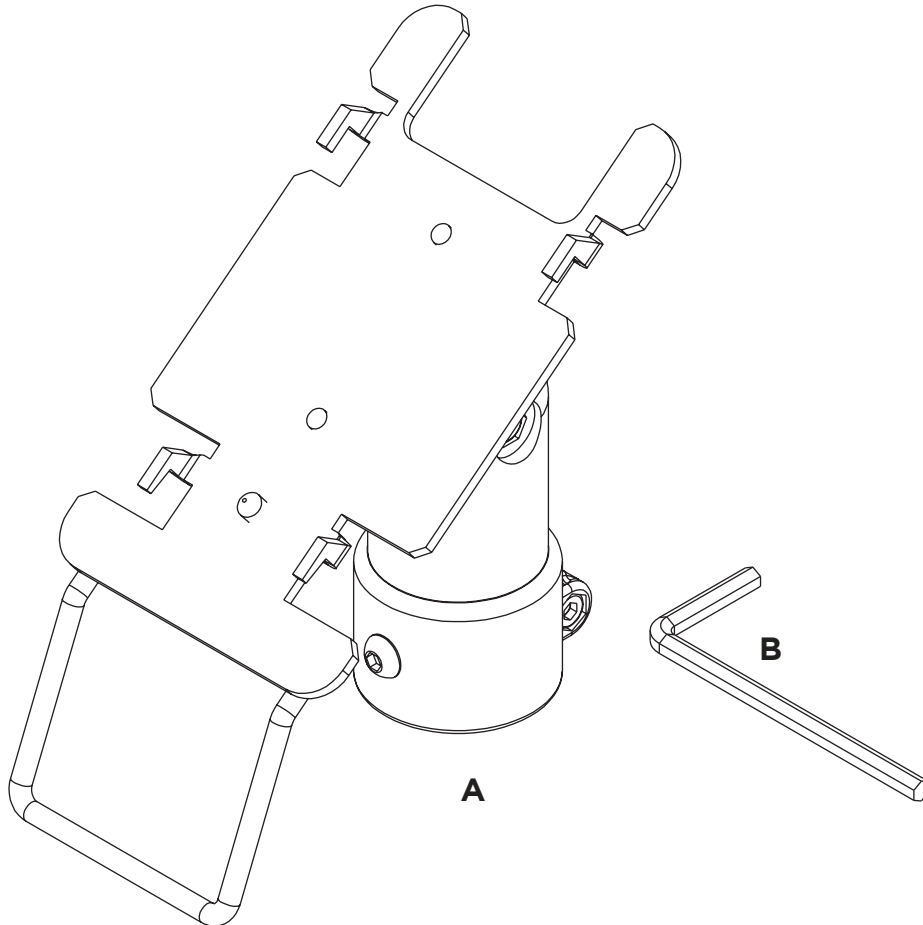

POS Yomani Plate

COMPONENT CHECKLIST

Item	Name	QTY
A	EFT Plate: Yomani	1
B	4mm Allen Key for Tilt Head	1