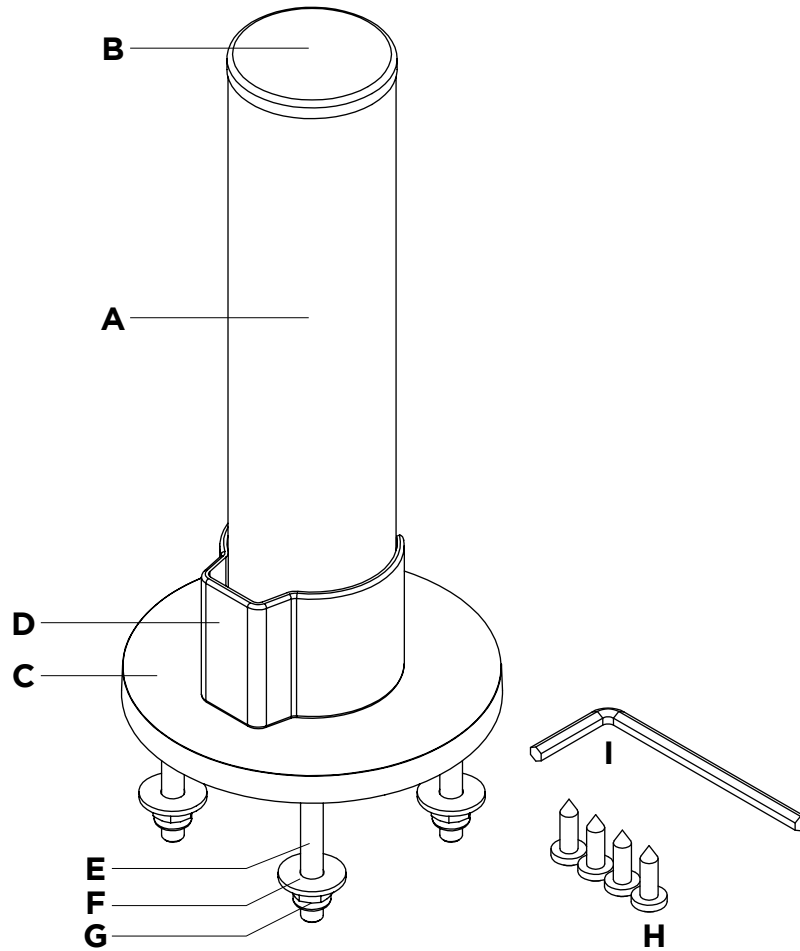

POS Pole 200

COMPONENT CHECKLIST

Item	Name	QTY
A	Post 200mm x 45mm	1
B	Post Cap 45mm	1
C	Base Cover Plate 45mm	1
D	Cable Clip 40mm	1
E	M6 x 50mm Screws for Mounting Post	4
F	M6 Washer for Mounting Post	4
G	M6 Nut for Mounting Post	4
H	Self-tapping Screws for Mounting Post	4
I	4mm Allen Key for M6 x 50mm Screws	1