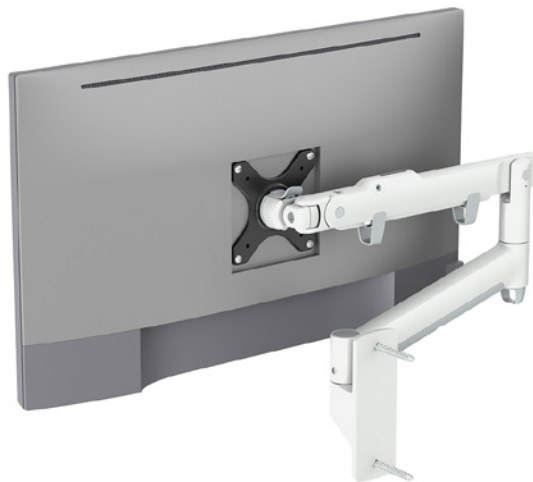

Dynamic Wall Mount

AWMS-DW SINGLE MONITOR MOUNT

Small footprint & long arm reach. This mount is for medium weight displays used in service areas, typically as part of QSR kitchen display systems for order management..

Stable & low profile wall mounts

Cable management

Advanced cable management for ergonomic, visually pleasing, & safe operation

Visual tension indicator

Simplify mass installation

Exclusively white finish

For point of service, sale, & quick service restaurant order management systems

Available in white

Tool-free adjustment

Premium smooth operation designed for applications with frequent display adjustment

Focal distance

Three points of articulation enables perfect adjustment of focal distance

75x75
100x100

9kg (20lb)
FLAT
6kg (13.5lb)
CURVED

Ideal for

Medium sized displays to 32"

Adaptive

Head pan -90° to +90°
Head tilt -25° to +45°

Low profile & long reach

Dynamic arm is 69mm (2.7") when tucked back & 671mm (26.4") when extended