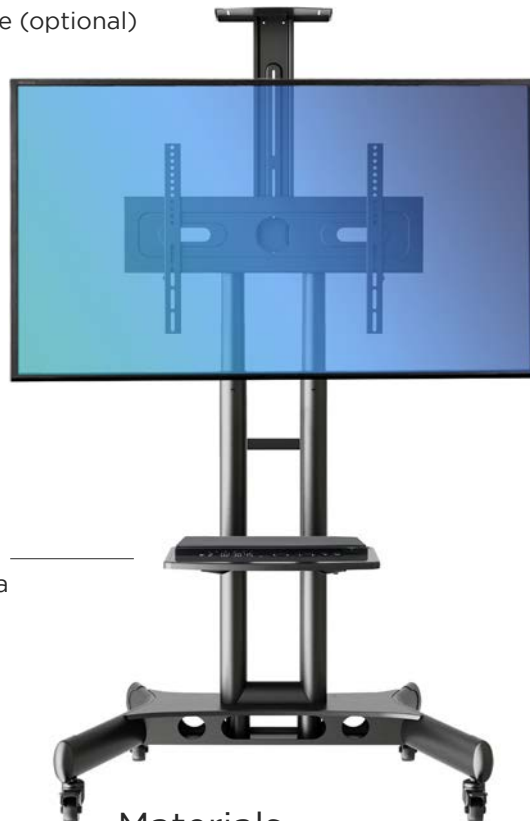

Top-mount camera shelf
accessory available (optional)

Display tilt

AD-TVC-20 has +/- 10° tilt,
ideal for collaboration

Cable management

Internal & external cable
management

Lockable wheels

Each TV/AV Cart
has lockable
smooth-run
castors

Height settings

Each TV/AV Cart has 8
display height settings

Media shelf

Each TV/AV Cart has a media
shelf with multiple height
settings (may be removed)

AD-TVC-75 offers additional
shelves (optional)

Available in black

Materials

Constructed in steel for
robust service life

Functional & Economical TV/AV Carts

Standard TV/AV Cart options

For small/medium displays
AD-TVC-20

Feature packed for smaller displays. Display & shelf height adjustable, tilt range +/- 10°.

For 32" to 55" displays.
Capacity to 20kg (44lb).

For medium displays
AD-TVC-45

Functional and economical for mobile display mounting. Height adjustable.

For 32" to 65" displays.
Capacity to 45kg (99lb).