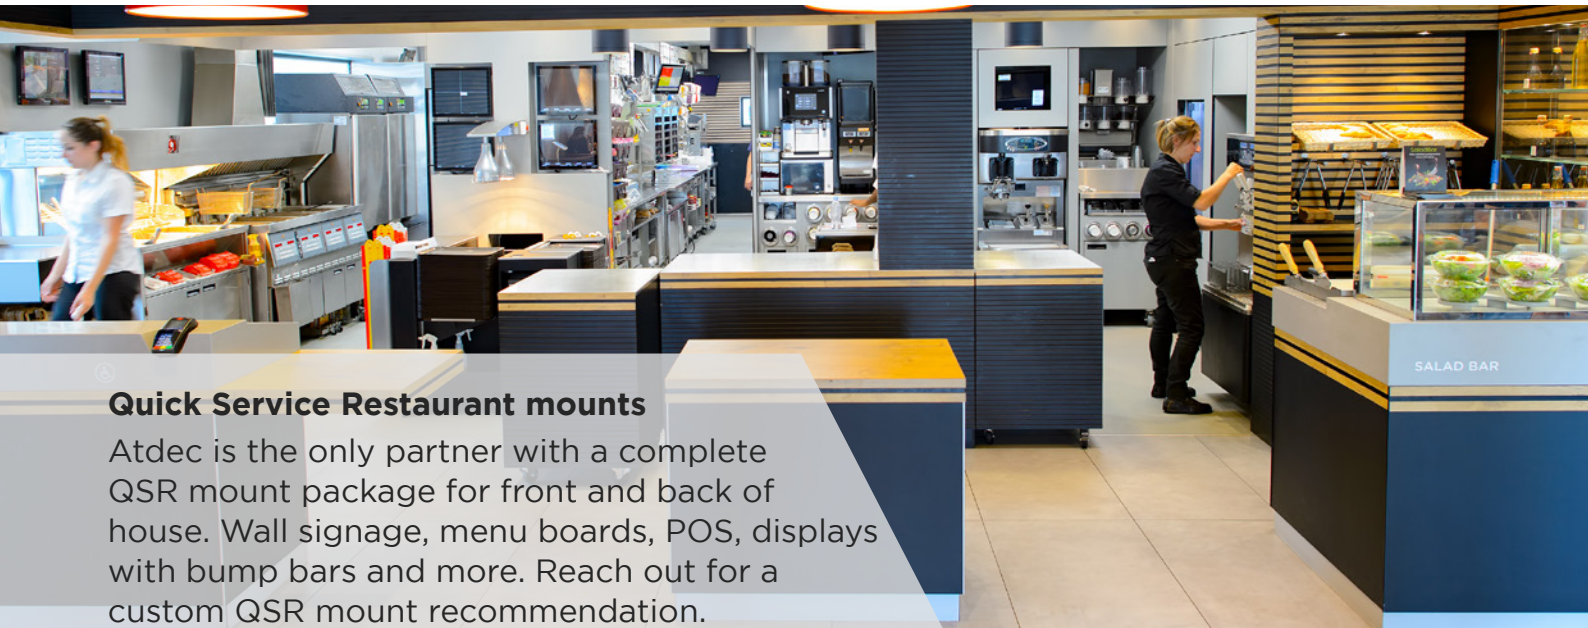

Display size
50" to 80"

Description
Standard mobile TV/AV cart with shelf, universal application, black steel construction

Ordering camera mount accessory

Atdec Code
AD-TVAC-CM-B

Finish
Black

Description
Camera mount for AD-TVC-75 (& others). Adjustable 627mm (24.7") range, 8 height levels. Standard 3/8" camera mount screw. Slots for velcro straps.

Quick Service Restaurant mounts

Atdec is the only partner with a complete QSR mount package for front and back of house. Wall signage, menu boards, POS, displays with bump bars and more. Reach out for a custom QSR mount recommendation.