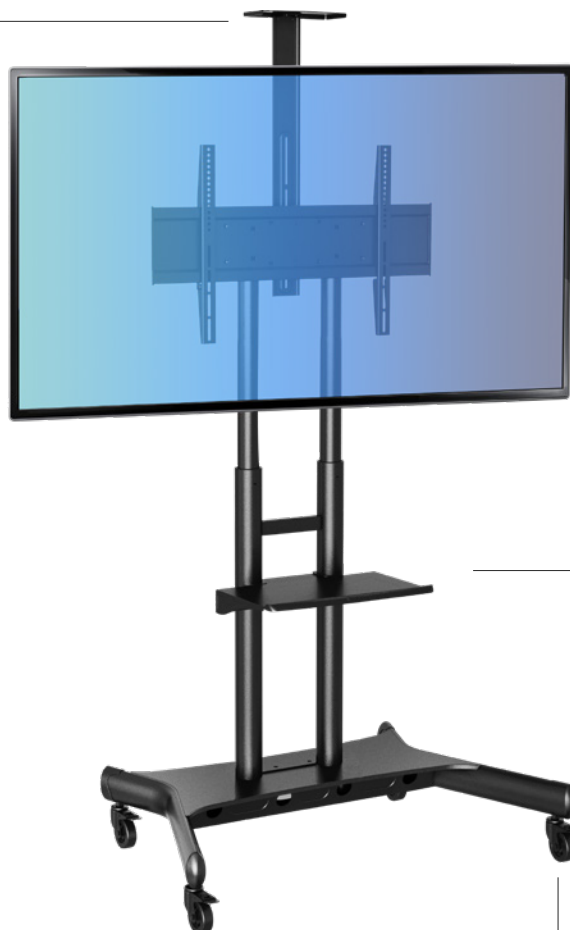

Mobile TV/AC Cart

AD-TVC-75

Universal mobile TV/AV cart for large displays up to 80", weighing 75kg or 165lb.

TV/AV cart for applications in commercial, domestic, and light industrial areas. Often used for mobile video conference and universal communication setups, and in education or team collaboration settings.

Functional & Economical Mobile TV/AV Cart

Camera mount

Top-mount camera shelf accessory available (optional)

Height settings

The TV/AV Cart has 8 display height settings with a range 300mm (11.8")

Spring assisted column

To assist height adjustments (display must be removed)

Material

Cart constructed in steel for robust service life

Available in black

50" to 80"

200x200
800x500
UNIVERSAL

75kg
165lb

Cable management

Display size
50" to 80"

Description
Standard mobile TV/AV cart with shelf, universal application, black steel construction

Ordering camera mount accessory

Atdec Code
AD-TVAC-CM-B

Finish
Black

Description
Camera mount for AD-TVC-75 (& others). Adjustable 627mm (24.7") range, 8 height levels. Standard 3/8" camera mount screw. Slots for velcro straps.