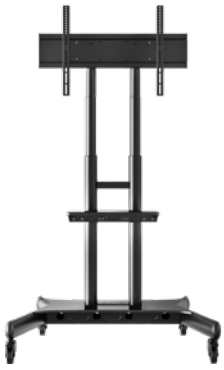

Functional & Economical Mobile TV/AV Cart

Standard TV/AV Cart AD-TVC-75

Black camera mount accessory shown assembled with AD-TVC-75

Ordering guide AD-TVC-75

Atdec Code
AD-TVC-75

Display weight
75kg (165lb)

Display size
50" to 80"

Description
Standard mobile TV/AV cart with shelf, universal application, black steel construction

Ordering camera mount accessory

Atdec Code
AD-TVAC-CM-B

Finish
Black

Description
Camera mount for AD-TVC-75 (& others). Adjustable 627mm (24.7") range, 8 height levels. Standard 3/8" camera mount screw. Slots for velcro straps.