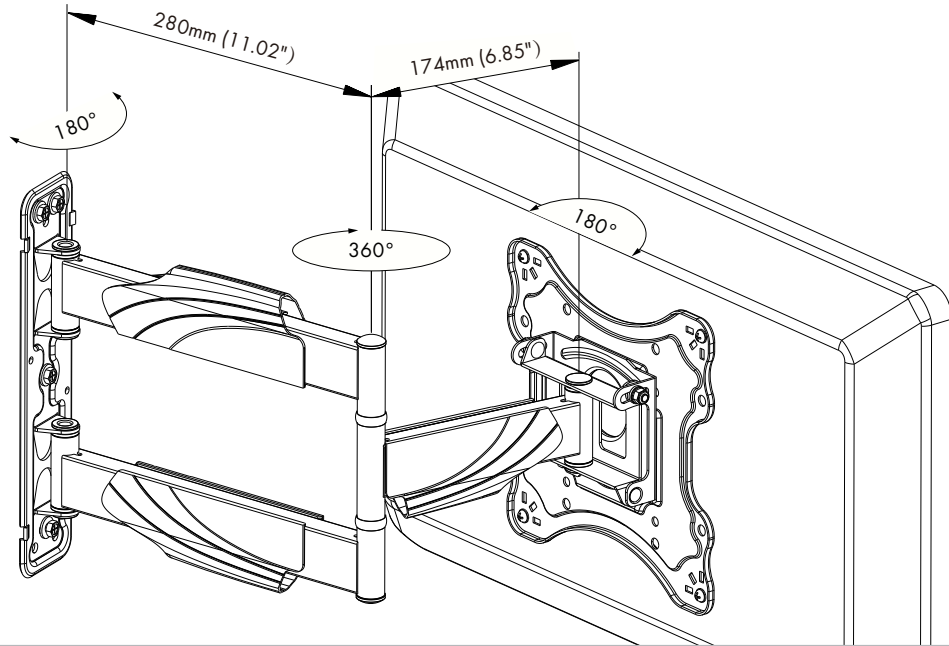

General Features

Maximum Weight: 35kg (77lbs.)

Screen Mounting Compatibility: VESA Mounting Hole Configurations: 100x100mm, 100x150mm, 100x200mm, and 200x200mm.

Fasteners: All fasteners included

Color: Black

Warranty: 10 years limited

Dimensions

WALL MOUNT

The Wall Bracket can be mounted to either:
Timber Stud Wall or
Masonry Wall

TILT ADJUSTMENT

SCREEN MOUNTING COMPATIBILITY

RANGE OF HORIZONTAL MOVEMENT

Dimensions (continued)

ARM MOVEMENT

DISTANCE FROM WALL SHOWN IN TOP VIEW