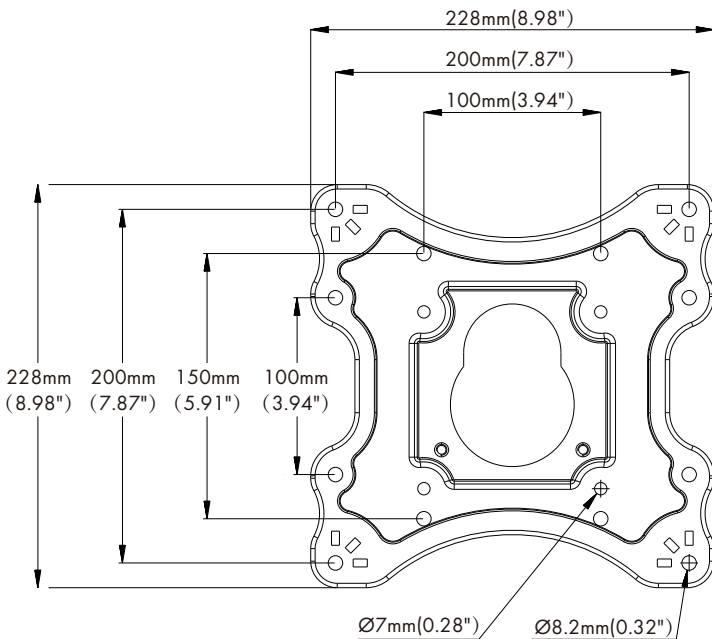

General Features

Maximum Weight: 35kg (77lbs.)

Screen Mounting Compatibility: VESA Mounting Hole Configurations: 100x100mm, 100x150mm, 100x200mm, and 200x200mm.

Fasteners: All fasteners included

Color: Black

Warranty: 10 years limited

Dimensions

WALL MOUNT

The Wall Bracket can be mounted to either:
Timber Stud Wall or
Masonry Wall

TILT ADJUSTMENT

SCREEN MOUNTING COMPATIBILITY

RANGE OF HORIZONTAL MOVEMENT

Dimensions (continued)

ARM MOVEMENT

DISTANCE FROM WALL SHOWN IN TOP VIEW