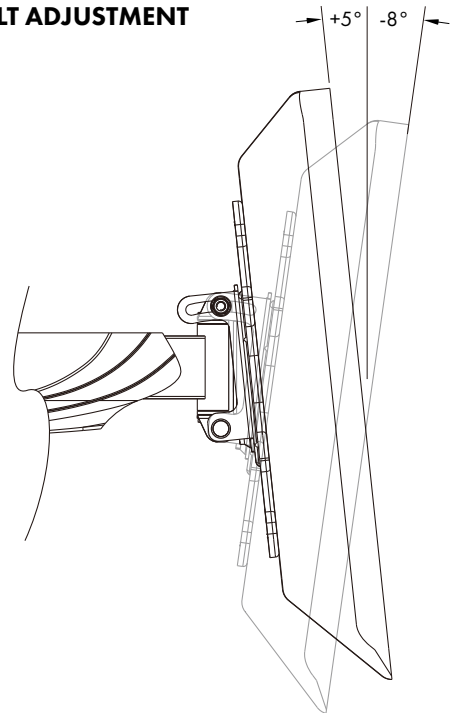

General Features

Maximum Weight: 35kg (77lbs.)

Screen Mounting Compatibility: VESA Mounting Hole Configurations: 100x100mm, 100x150mm, 100x200mm, and 200x200mm.

Fasteners: All fasteners included

Color: Black

Warranty: 10 years limited

Dimensions

WALL MOUNT

The Wall Bracket can be mounted to either:
Timber Stud Wall or
Masonry Wall

TILT ADJUSTMENT

SCREEN MOUNTING COMPATIBILITY

RANGE OF HORIZONTAL MOVEMENT

Dimensions (continued)

ARM MOVEMENT

DISTANCE FROM WALL SHOWN IN TOP VIEW