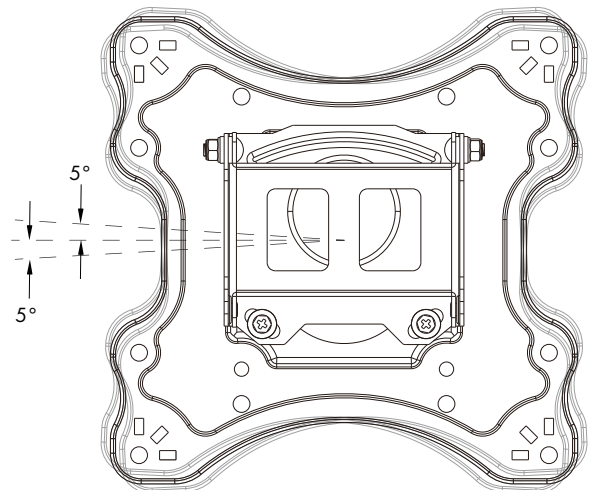

General Features

Maximum Weight: 35kg (77lbs.)

Screen Mounting Compatibility: VESA Mounting Hole Configurations: 100x100mm, 100x150mm, 100x200mm, and 200x200mm.

Fasteners: All fasteners included

Color: Black

Warranty: 10 years limited

Dimensions

WALL MOUNT

The Wall Bracket can be mounted to either:
Timber Stud Wall or
Masonry Wall

TILT ADJUSTMENT

SCREEN MOUNTING COMPATIBILITY

RANGE OF HORIZONTAL MOVEMENT

Dimensions (continued)

ARM MOVEMENT

DISTANCE FROM WALL SHOWN IN TOP VIEW