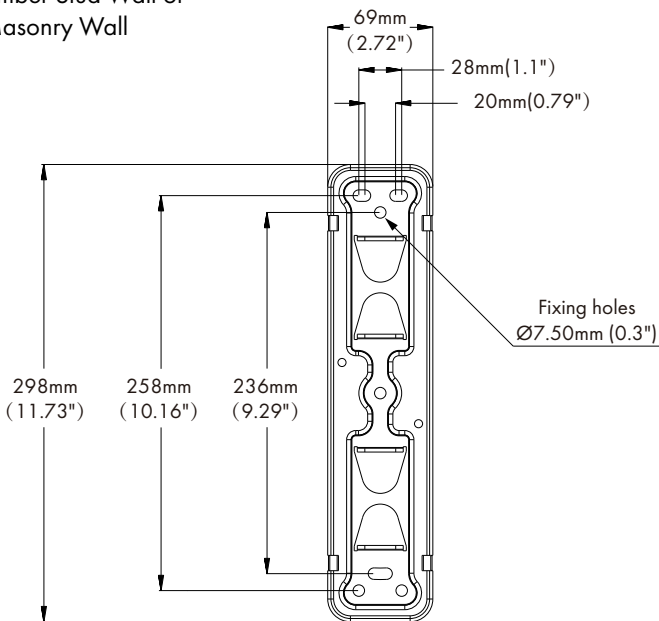

General Features

Maximum Weight: 35kg (77lbs.)

Screen Mounting Compatibility: VESA Mounting Hole Configurations: 100x100mm, 100x150mm, 100x200mm, and 200x200mm.

Fasteners: All fasteners included

Color: Black

Warranty: 10 years limited

Dimensions

WALL MOUNT

The Wall Bracket can be mounted to either:
Timber Stud Wall or
Masonry Wall

TILT ADJUSTMENT

SCREEN MOUNTING COMPATIBILITY

RANGE OF HORIZONTAL MOVEMENT

Dimensions (continued)

ARM MOVEMENT

DISTANCE FROM WALL SHOWN IN TOP VIEW