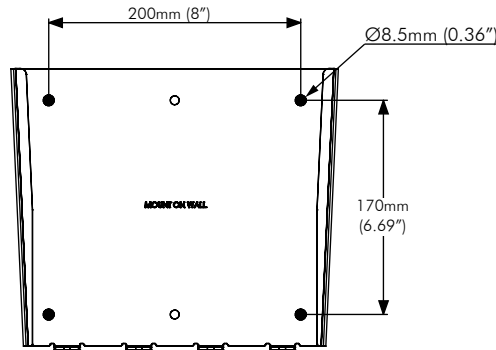

**General Features**

**Display Weight Compatibility:**  
 Max. 50kg (110lbs)

**Display Mounting Compatibility:**  
 VESA Mounting Holes Configuration:  
 50mm x 50mm  
 75mm x 75mm  
 100mm x 100mm  
 120mm x 180mm  
 200mm x 100mm  
 200mm x 200mm

**Colour:**  
 Black

**Security Feature:**  
 Four M5 Security Screws

**Warranty:** 10 years limited

**Wall Mounting Options**

Mounting hole pattern for:  
**Dry Wall and Masonry Wall**

Mounting hole pattern for:  
**Timber Stud**

**Dimensions**

**Display Plate**

**Distance from Wall (Side View)**