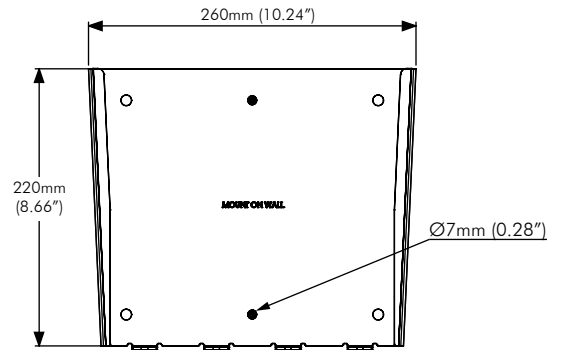

**General Features**

**Display Weight Compatibility:**  
 Max. 50kg (110lbs)

**Display Mounting Compatibility:**  
 VESA Mounting Holes Configuration:  
 50mm x 50mm  
 75mm x 75mm  
 100mm x 100mm  
 120mm x 180mm  
 200mm x 100mm  
 200mm x 200mm

**Colour:**  
 Black

**Security Feature:**  
 Four M5 Security Screws

**Warranty:** 10 years limited

**Wall Mounting Options**

Mounting hole pattern for:  
**Dry Wall and Masonry Wall**

Mounting hole pattern for:  
**Timber Stud**

**Dimensions**

**Display Plate**

**Distance from Wall (Side View)**