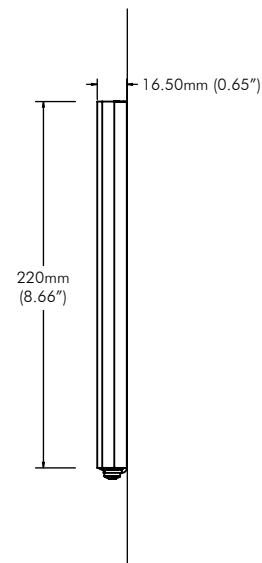

**General Features**

**Display Weight Compatibility:**  
 Max. 50kg (110lbs)

**Display Mounting Compatibility:**  
 VESA Mounting Holes Configuration:  
 50mm x 50mm  
 75mm x 75mm  
 100mm x 100mm  
 120mm x 180mm  
 200mm x 100mm  
 200mm x 200mm

**Colour:**  
 Black

**Security Feature:**  
 Four M5 Security Screws

**Warranty:** 10 years limited

**Wall Mounting Options**

Mounting hole pattern for:  
**Dry Wall and Masonry Wall**

Mounting hole pattern for:  
**Timber Stud**

**Dimensions**

**Display Plate**

**Distance from Wall (Side View)**