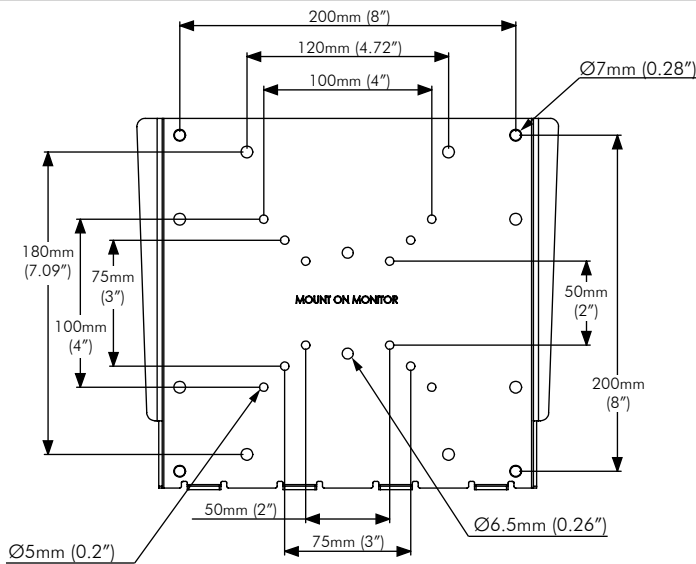

**General Features**

**Display Weight Compatibility:**  
 Max. 50kg (110lbs)

**Display Mounting Compatibility:**  
 VESA Mounting Holes Configuration:  
 50mm x 50mm  
 75mm x 75mm  
 100mm x 100mm  
 120mm x 180mm  
 200mm x 100mm  
 200mm x 200mm

**Colour:**  
 Black

**Security Feature:**  
 Four M5 Security Screws

**Warranty:** 10 years limited

**Wall Mounting Options**

Mounting hole pattern for:  
**Dry Wall and Masonry Wall**

Mounting hole pattern for:  
**Timber Stud**

**Dimensions**

**Display Plate**

**Distance from Wall (Side View)**