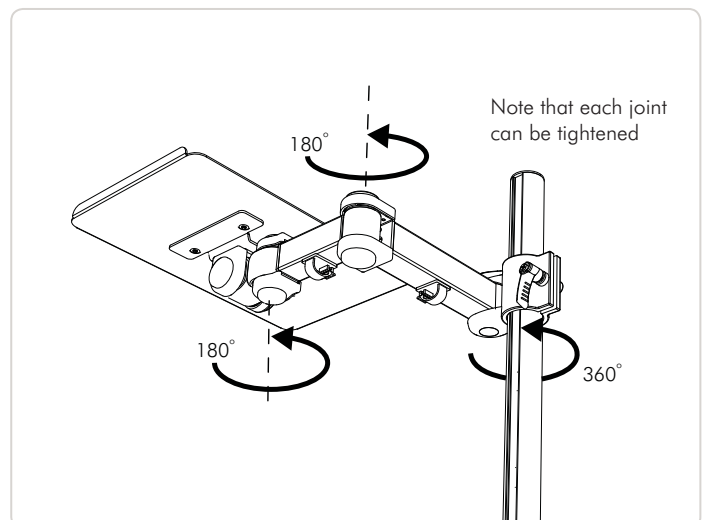

Step 4.

Step 5.