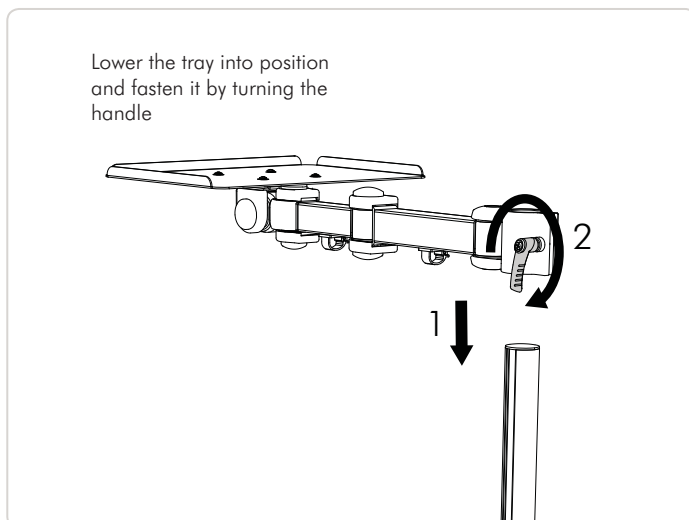

Step 4.

Step 5.