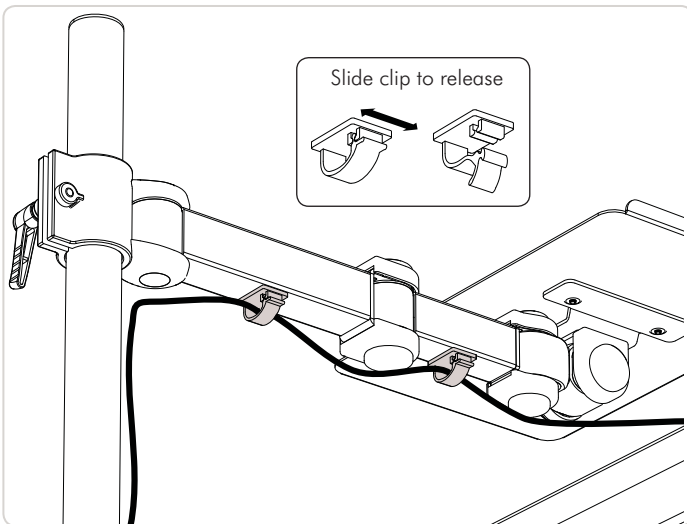

Step 6.

Installation Complete