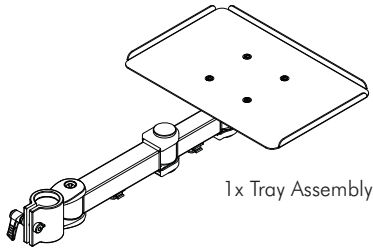

Camera Shelf Accessory for TH-TVCB Mobile Cart

Component Checklist

HARDWARE

6mm Allen Key from TH-TVCB

Allen Key

2 x M6 Cap Screw

1x Adjustable Pole

IMPORTANT INFORMATION: