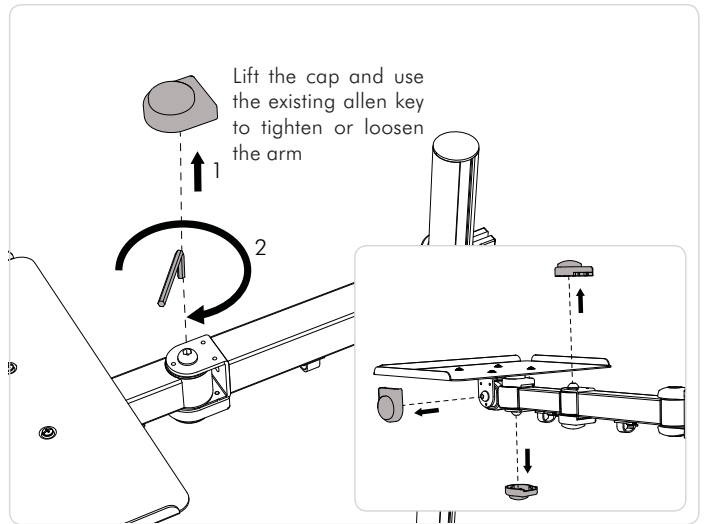

Camera Shelf Accessory for TH-TVCB Mobile Cart

Component Checklist

HARDWARE

6mm Allen Key from TH-TVCB

Allen Key

2 x M6 Cap Screw

1x Adjustable Pole

IMPORTANT INFORMATION:

! IMPORTANT - Install Ceiling Mount as per installation instruction.

! This product supports a maximum load of 5kg (11lbs.).

! The manufacturer accepts no responsibility for incorrect installation.

Step 1. Check Components

Check you have received all parts against the component checklist and hardware above.

Step 2.

Step 3.

Step 4.

Step 5.

Step 5. Continued

Step 6.

Installation Complete