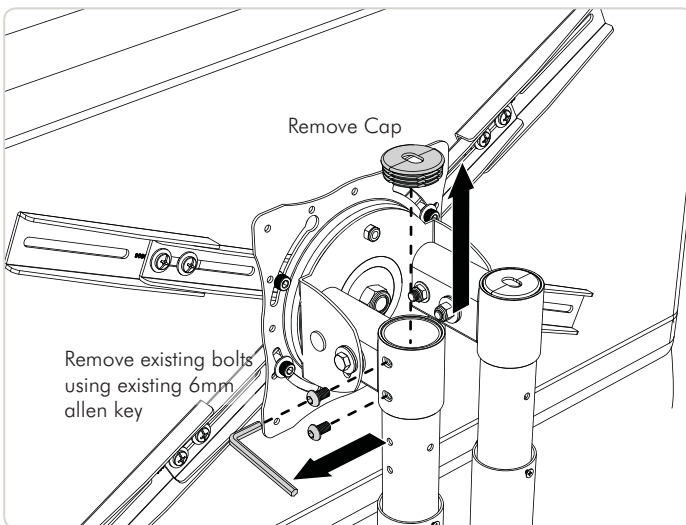

Step 2.

Step 3.