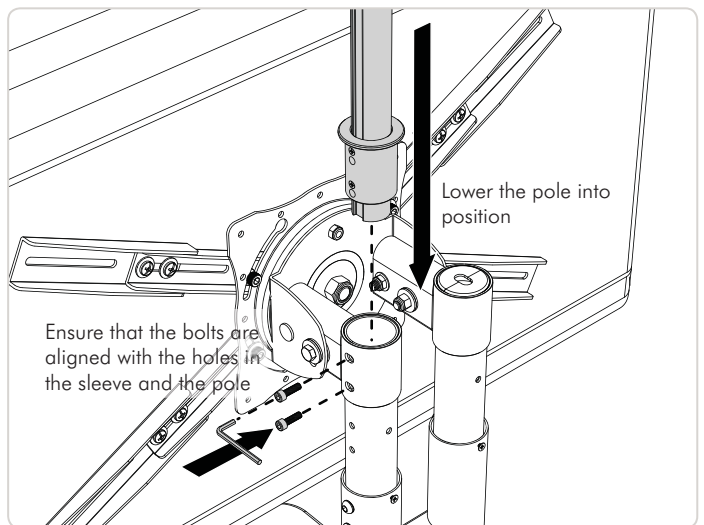

Step 2.

Step 3.