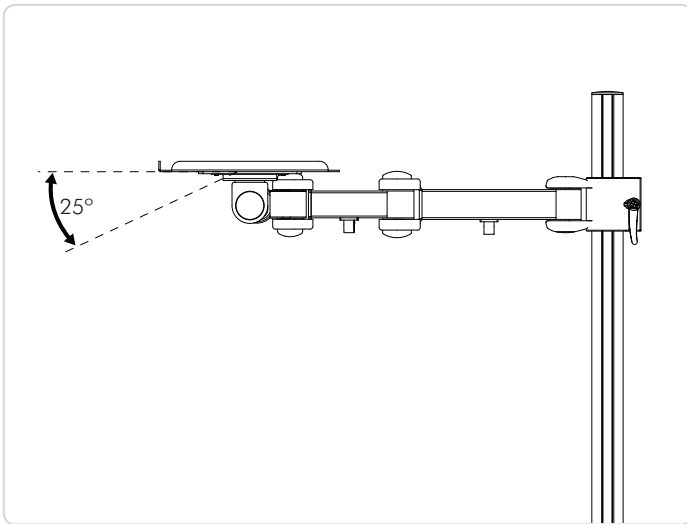

Step 5. Continued